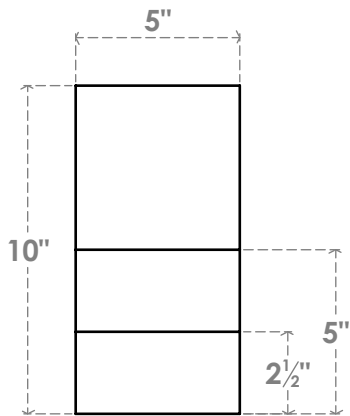

RFTP05X10X24GRN

5"W X 10"H X 24"L GREENSBORO ARCHITECTURAL GRADE PVC RAFTER TAIL

SIDE PROFILE

FRONT PROFILE

ISOMETRIC

EKENA MILLWORK
 2300 WEST MAIN ST.
 CLARKSVILLE, TX 75426
 TOLL FREE: 866-607-0453
 WWW.EKENAMILLWORK.COM

NOTES

1. INSTALLATION TO BE COMPLETED IN ACCORDANCE WITH MANUFACTURER'S SPECIFICATIONS.
2. DRAWING MAY NOT BE TO SCALE
3. THIS DRAWING IS INTENDED FOR DESIGN AND PLANNING PURPOSES ONLY.
4. ALL INFORMATION CONTAINED HEREIN WAS CURRENT AT THE TIME OF DEVELOPMENT BUT MUST BE REVIEWED AND APPROVED BY THE PRODUCT MANUFACTURER TO BE CONSIDERED ACCURATE.
5. ARCHITECTURAL GRADE PVC PRODUCTS ARE MADE FROM EXPANDED CELLULAR PVC AND COME NATURALLY WHITE BUT MAY BE PAINTED