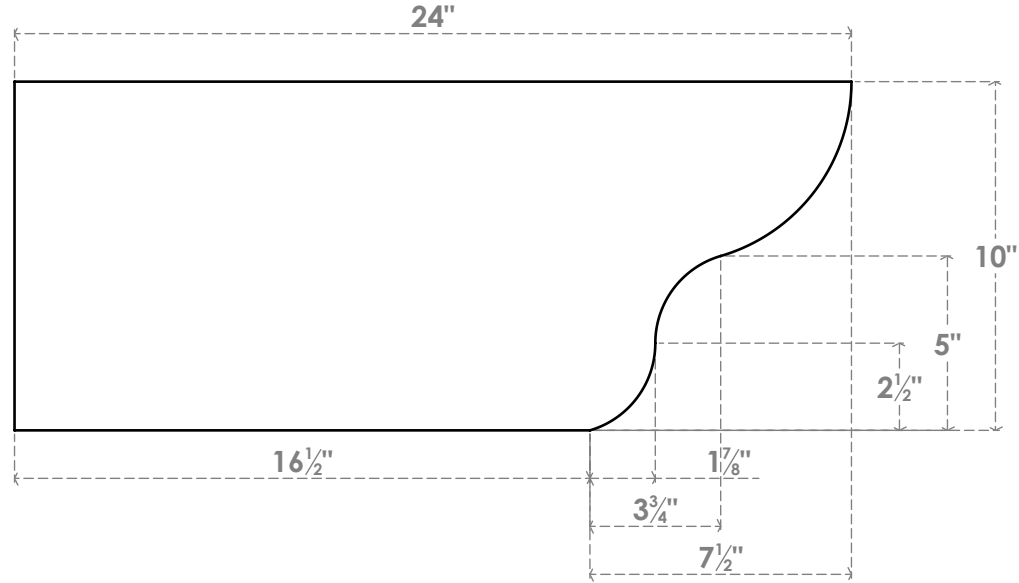

RFTP05X10X24GRN

5"W X 10"H X 24"L GREENSBORO ARCHITECTURAL GRADE PVC RAFTER TAIL

SIDE PROFILE

FRONT PROFILE

ISOMETRIC

EKENA MILLWORK
 2300 WEST MAIN ST.
 CLARKSVILLE, TX 75426
 TOLL FREE: 866-607-0453
 WWW.EKENAMILLWORK.COM